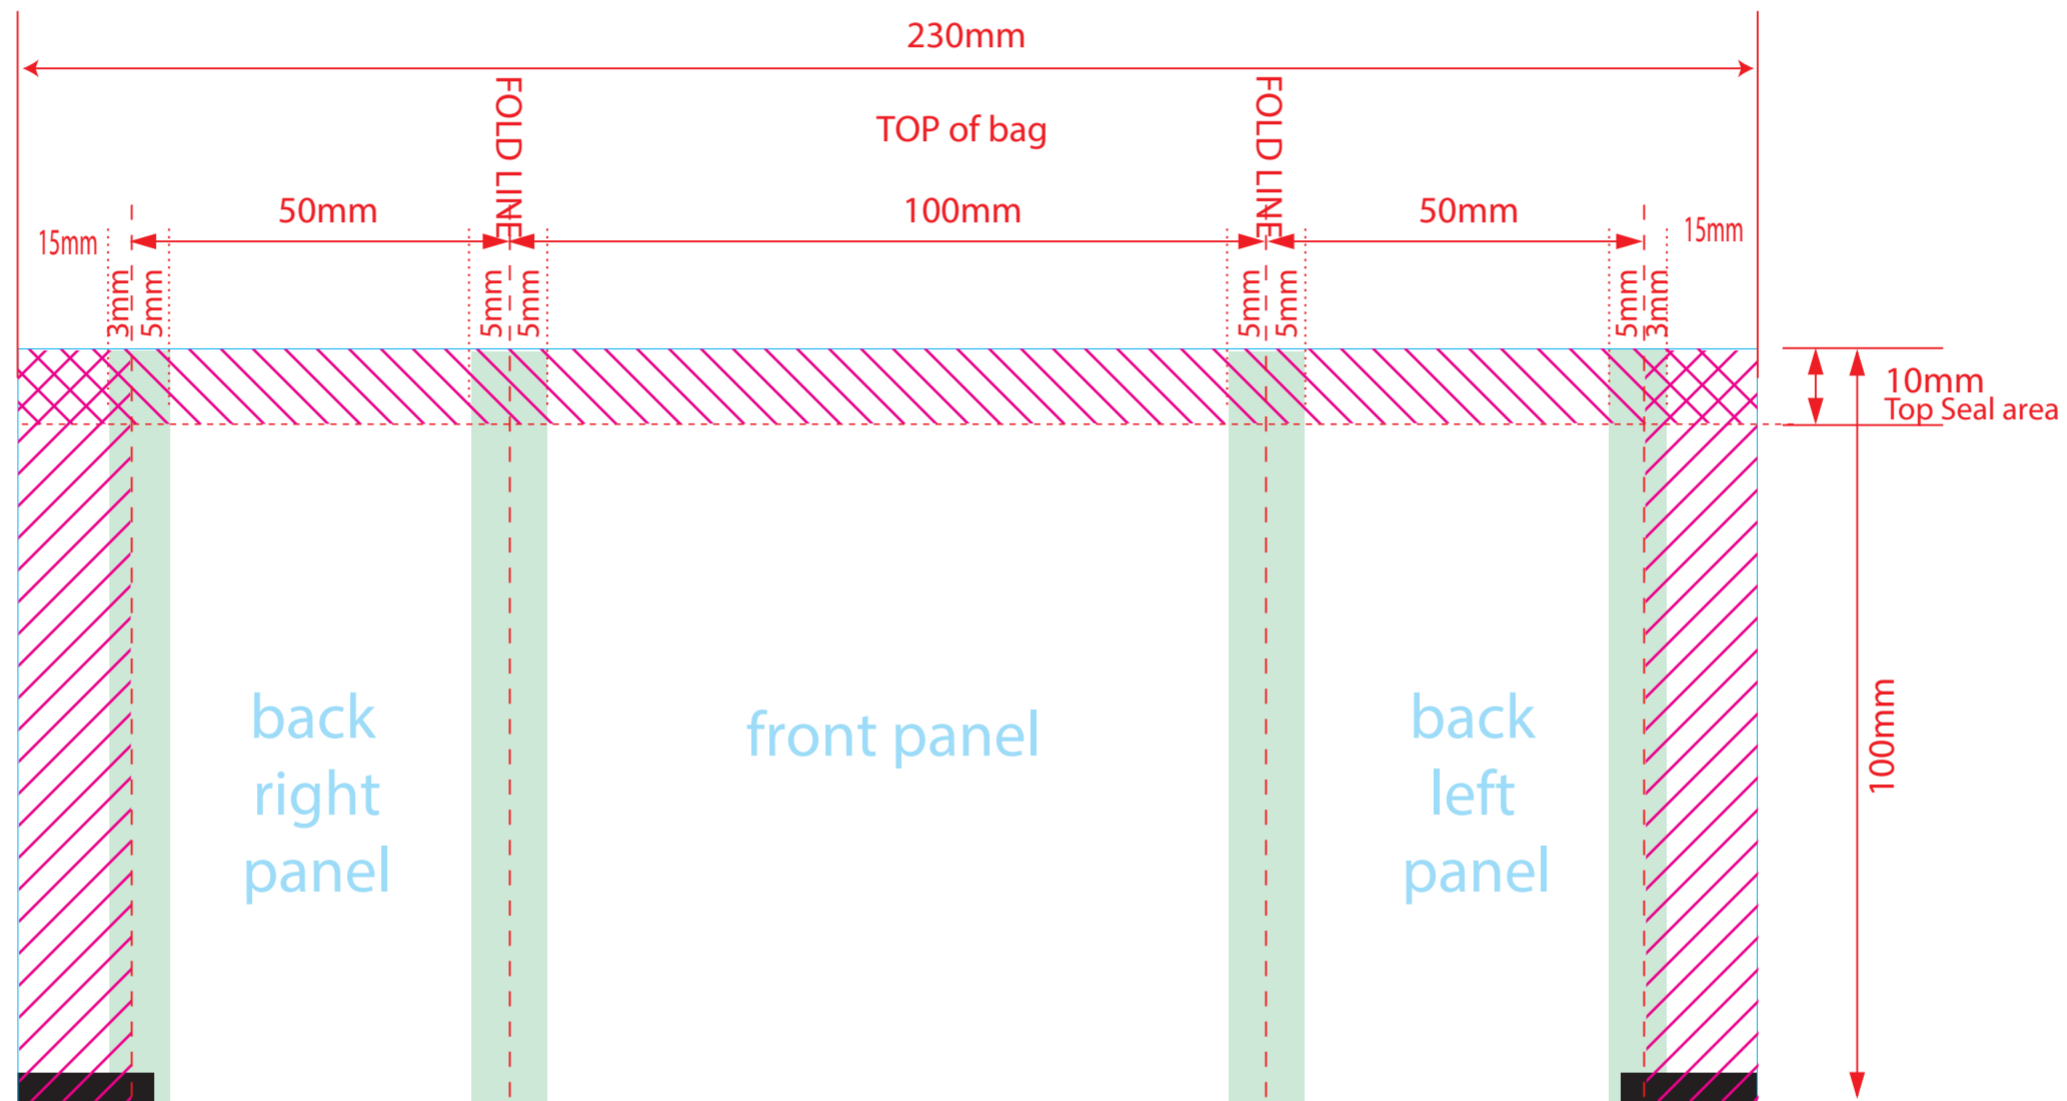

Legend
(No Print)

← Seal area - Colour but no type

← Fold area - Colour but no type

← Eye mark 18 x 4mm

Bag size: 100 front panel x100H mm