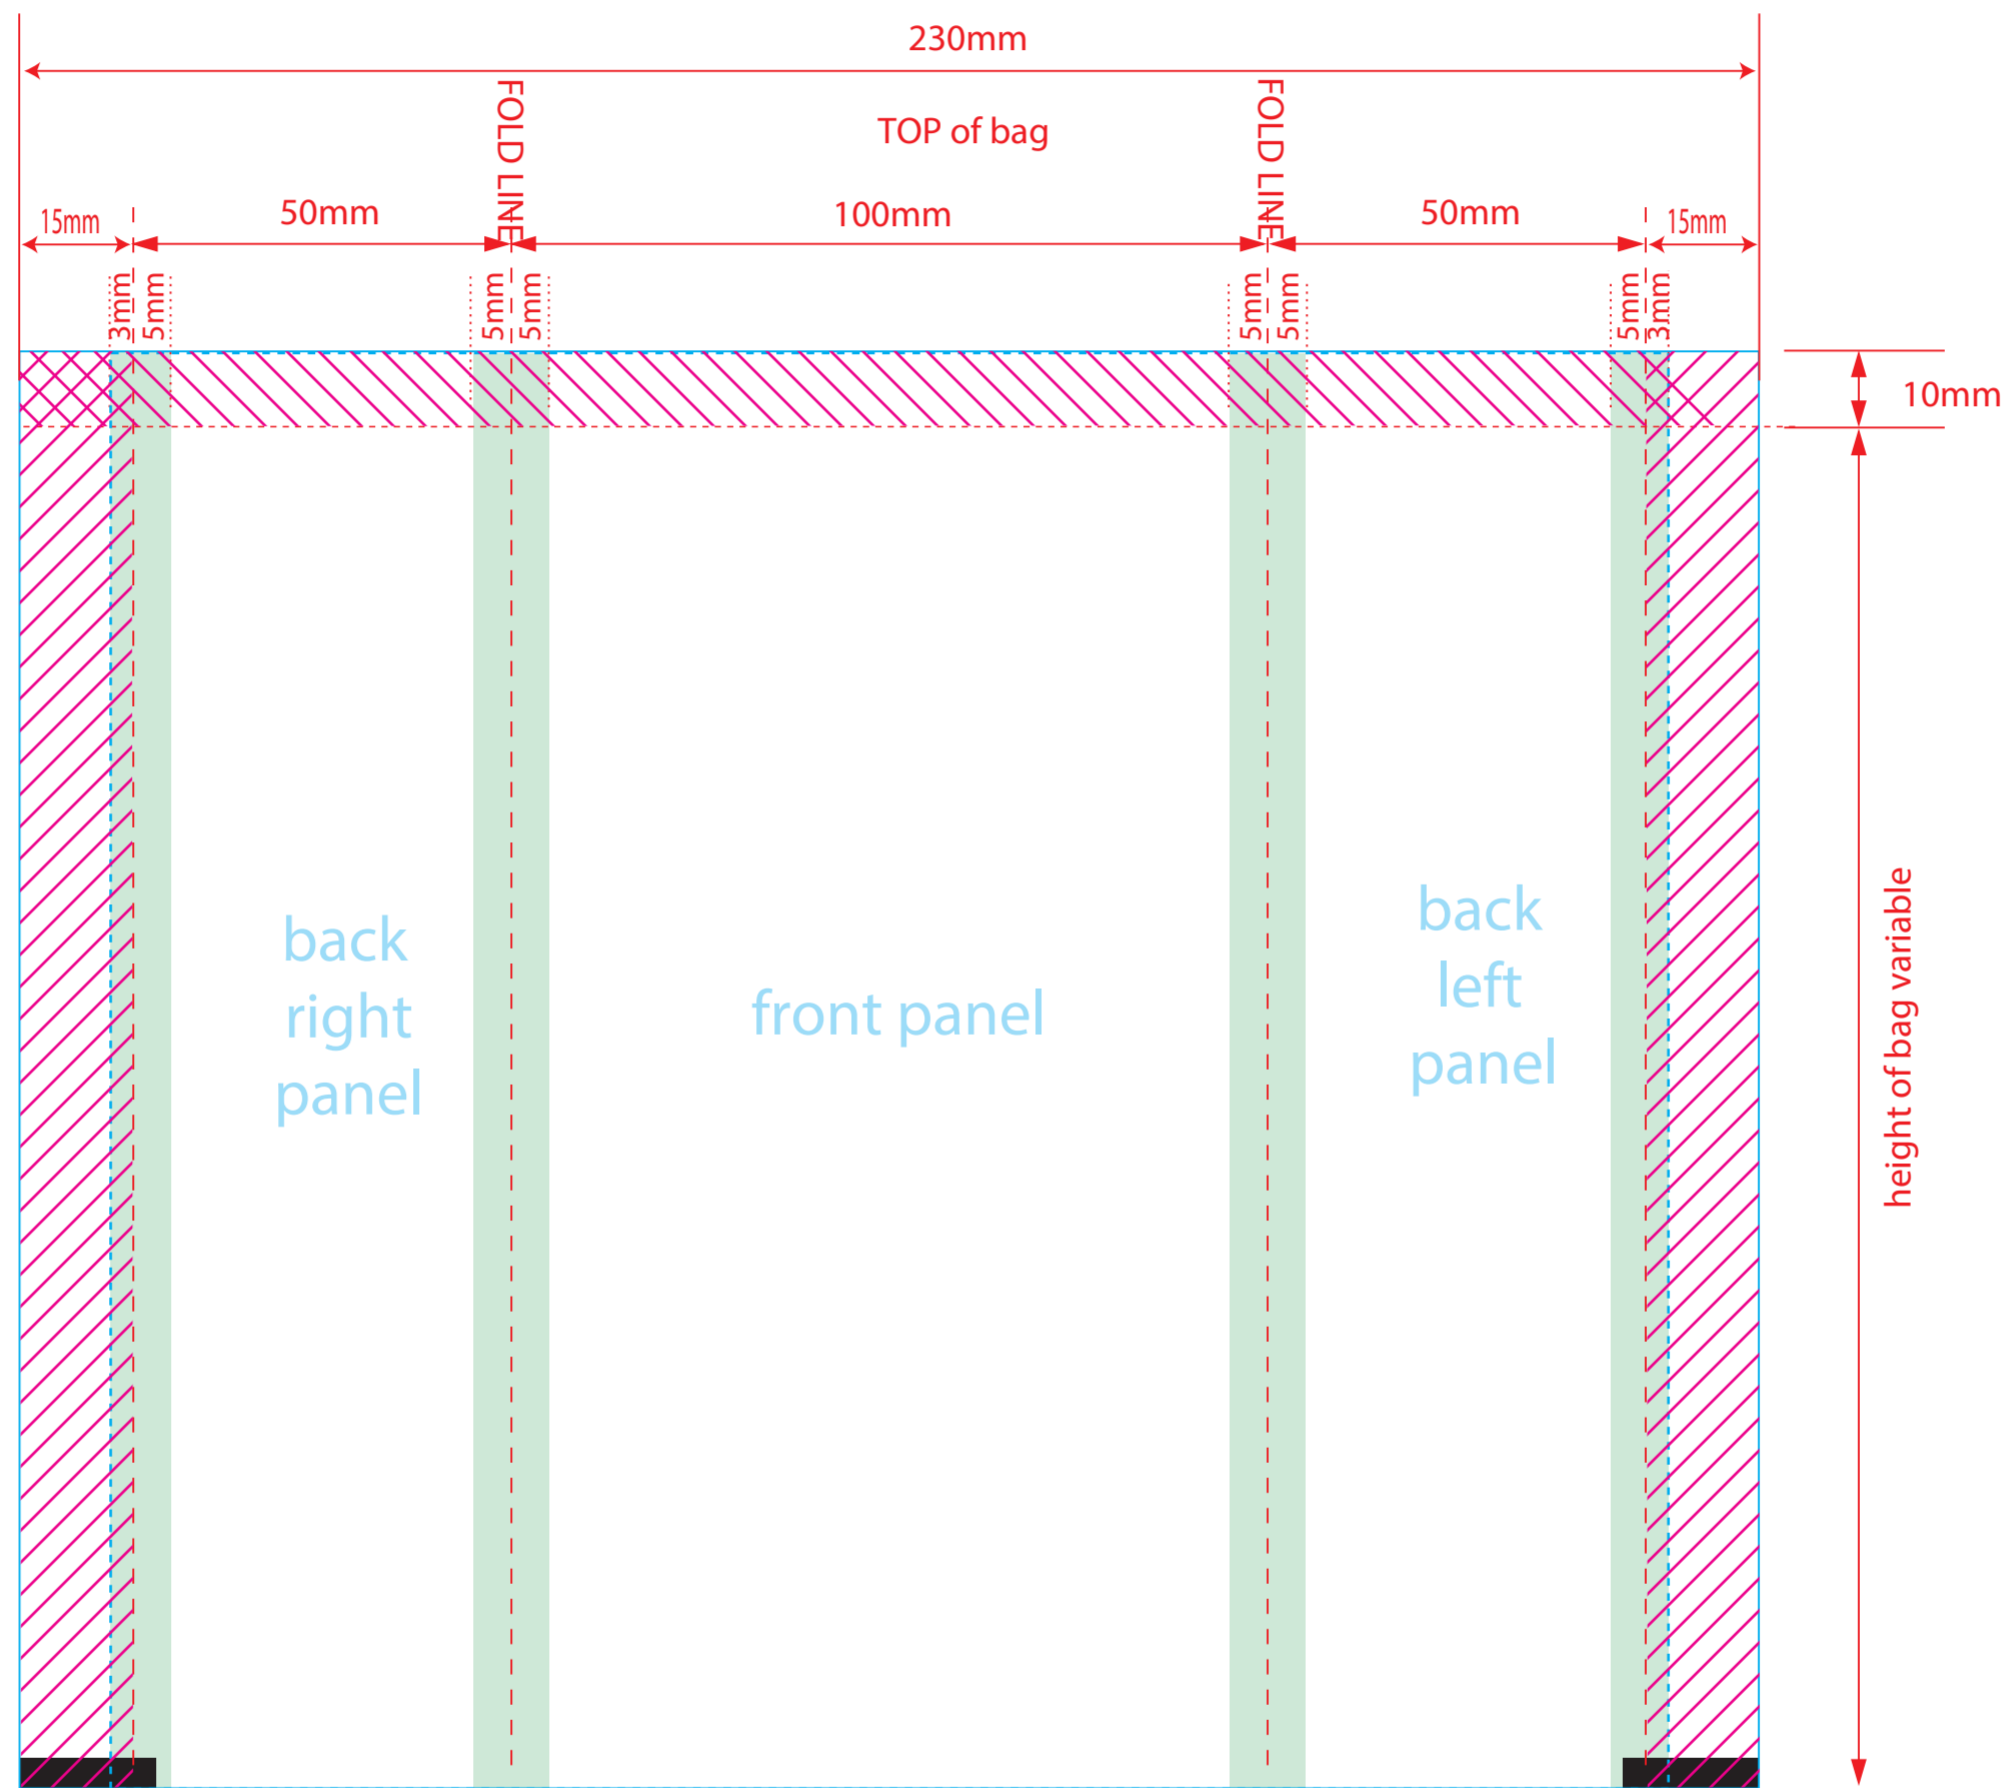

Legend
(No Print)

← Seal area - Colour but no type

← Fold area - Colour but no type

← Eye mark 18 x 4mm

Bag size: 100mm front panel x variable