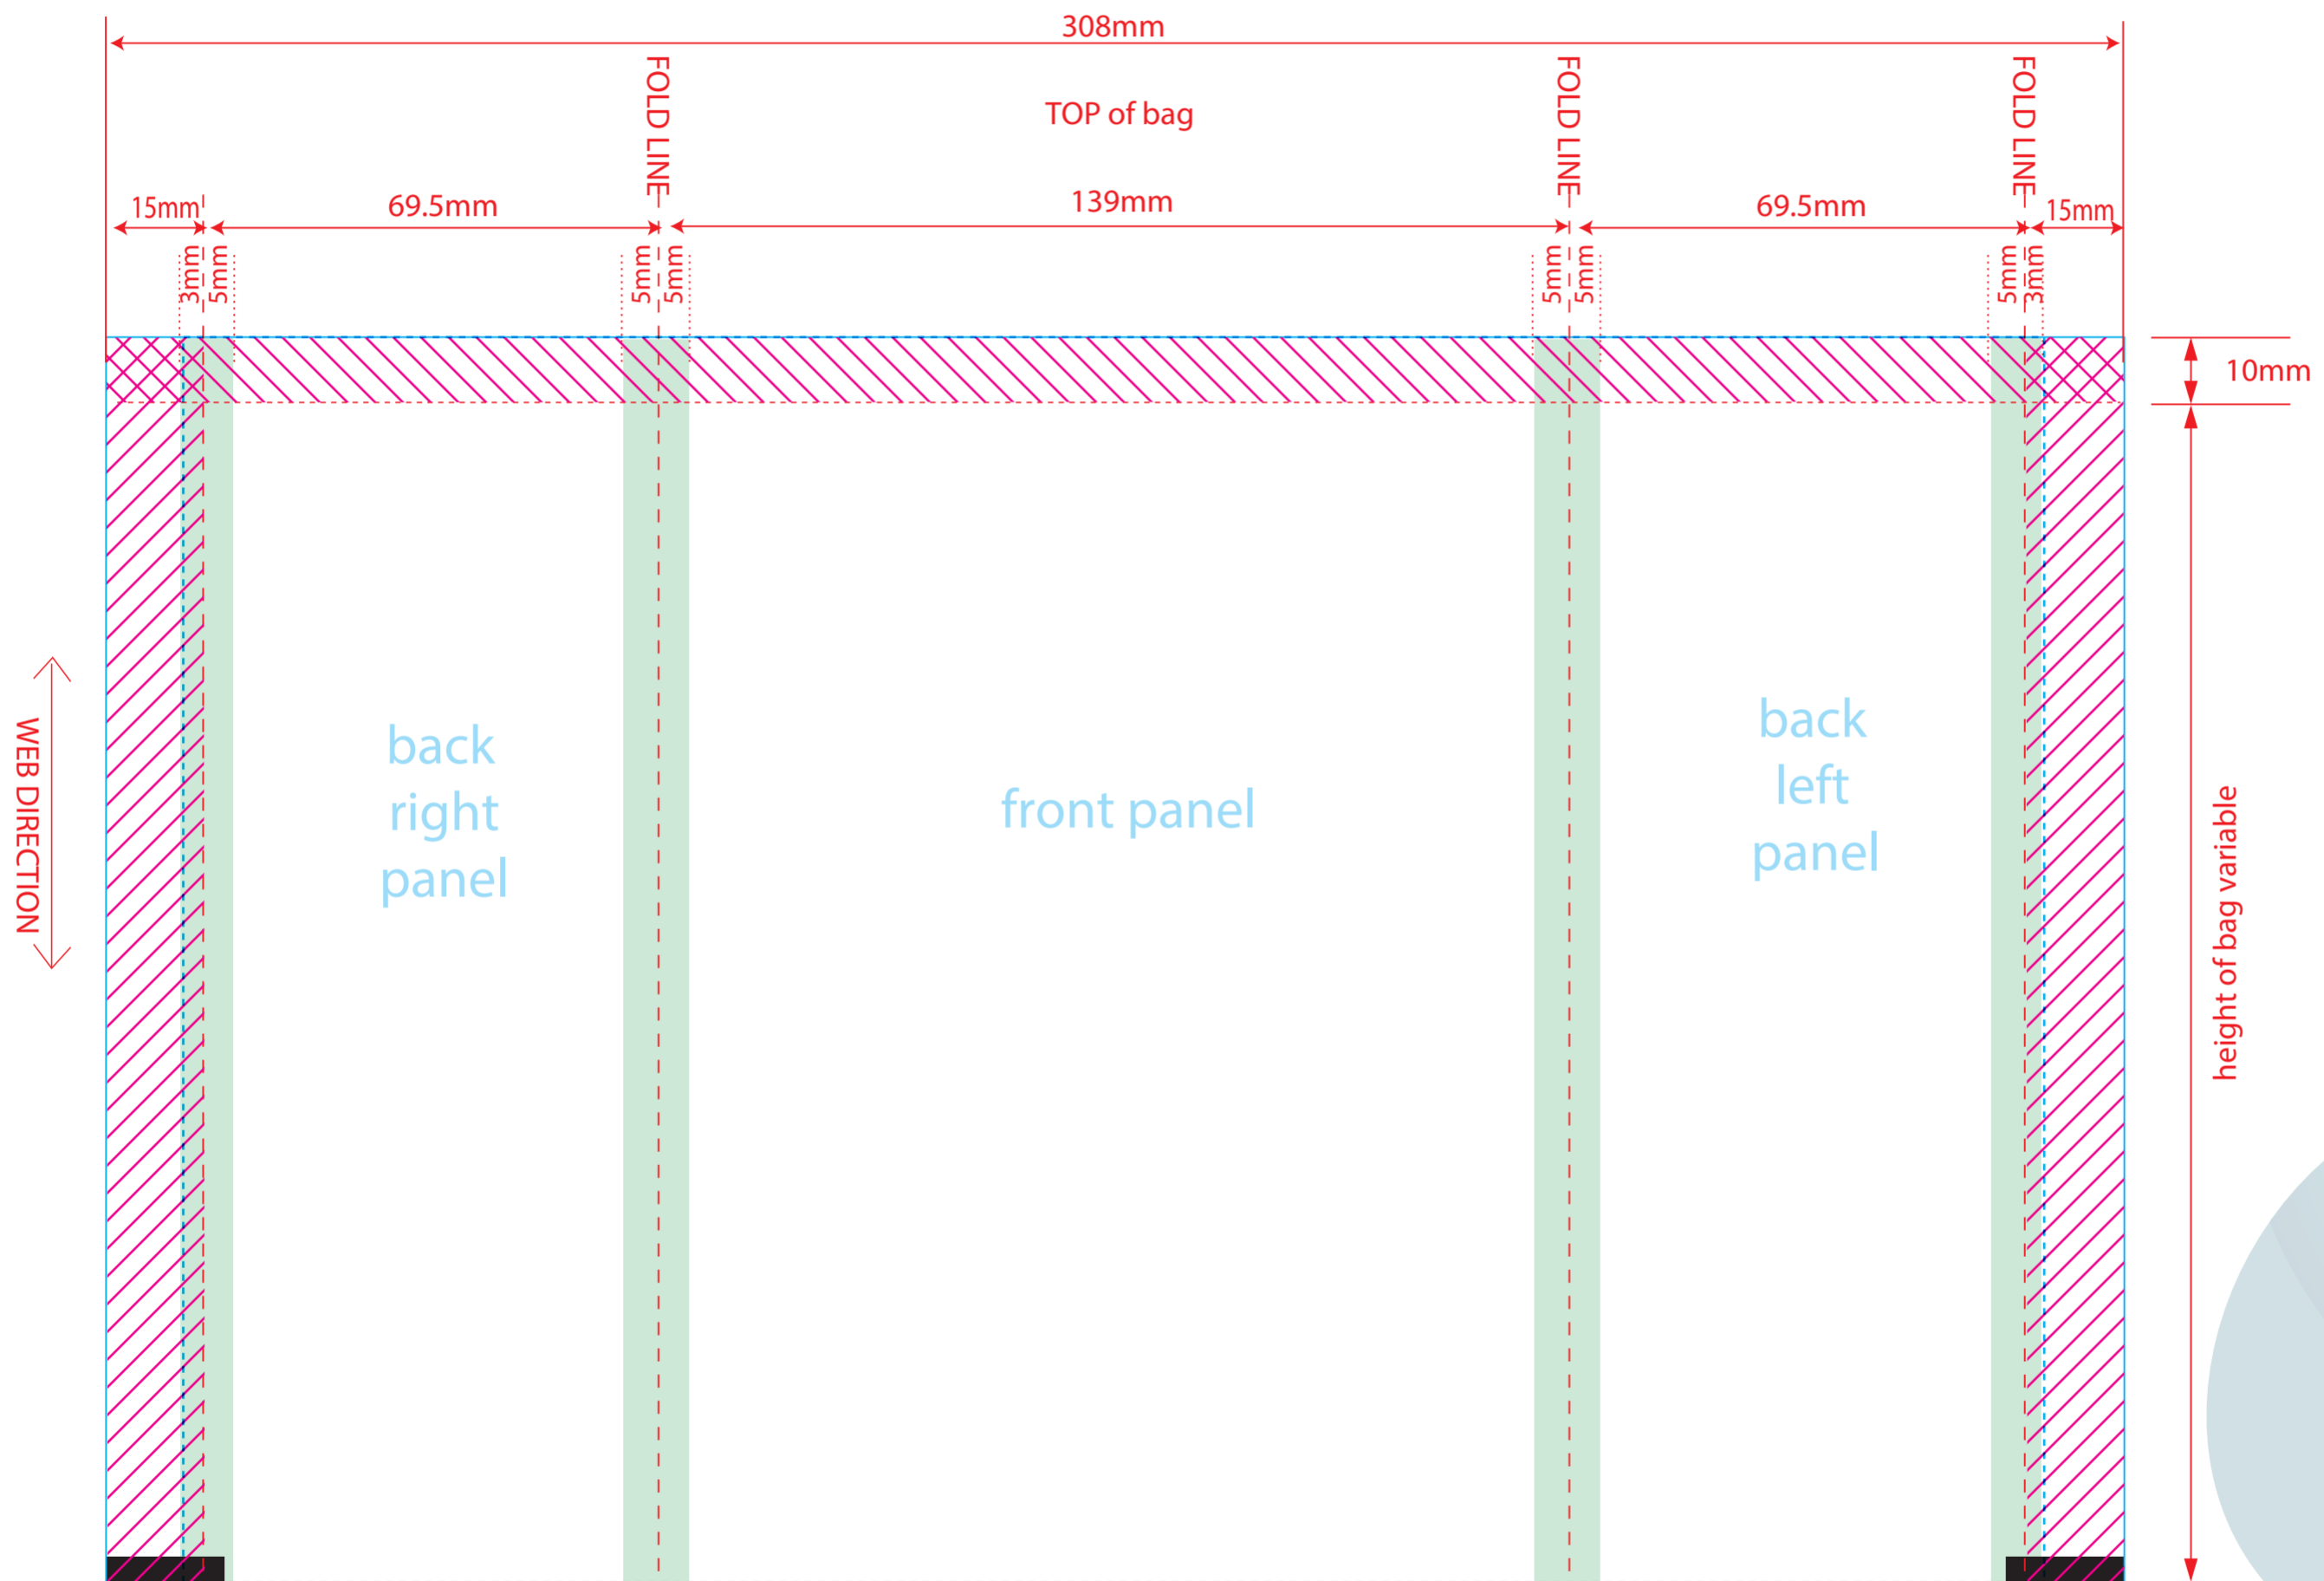

Legend
(No Print)

← Seal area - Colour but no type

← Fold area - Colour but no type

← Eye mark 18 x 4mm

Bag size: 139mm front panel x variable