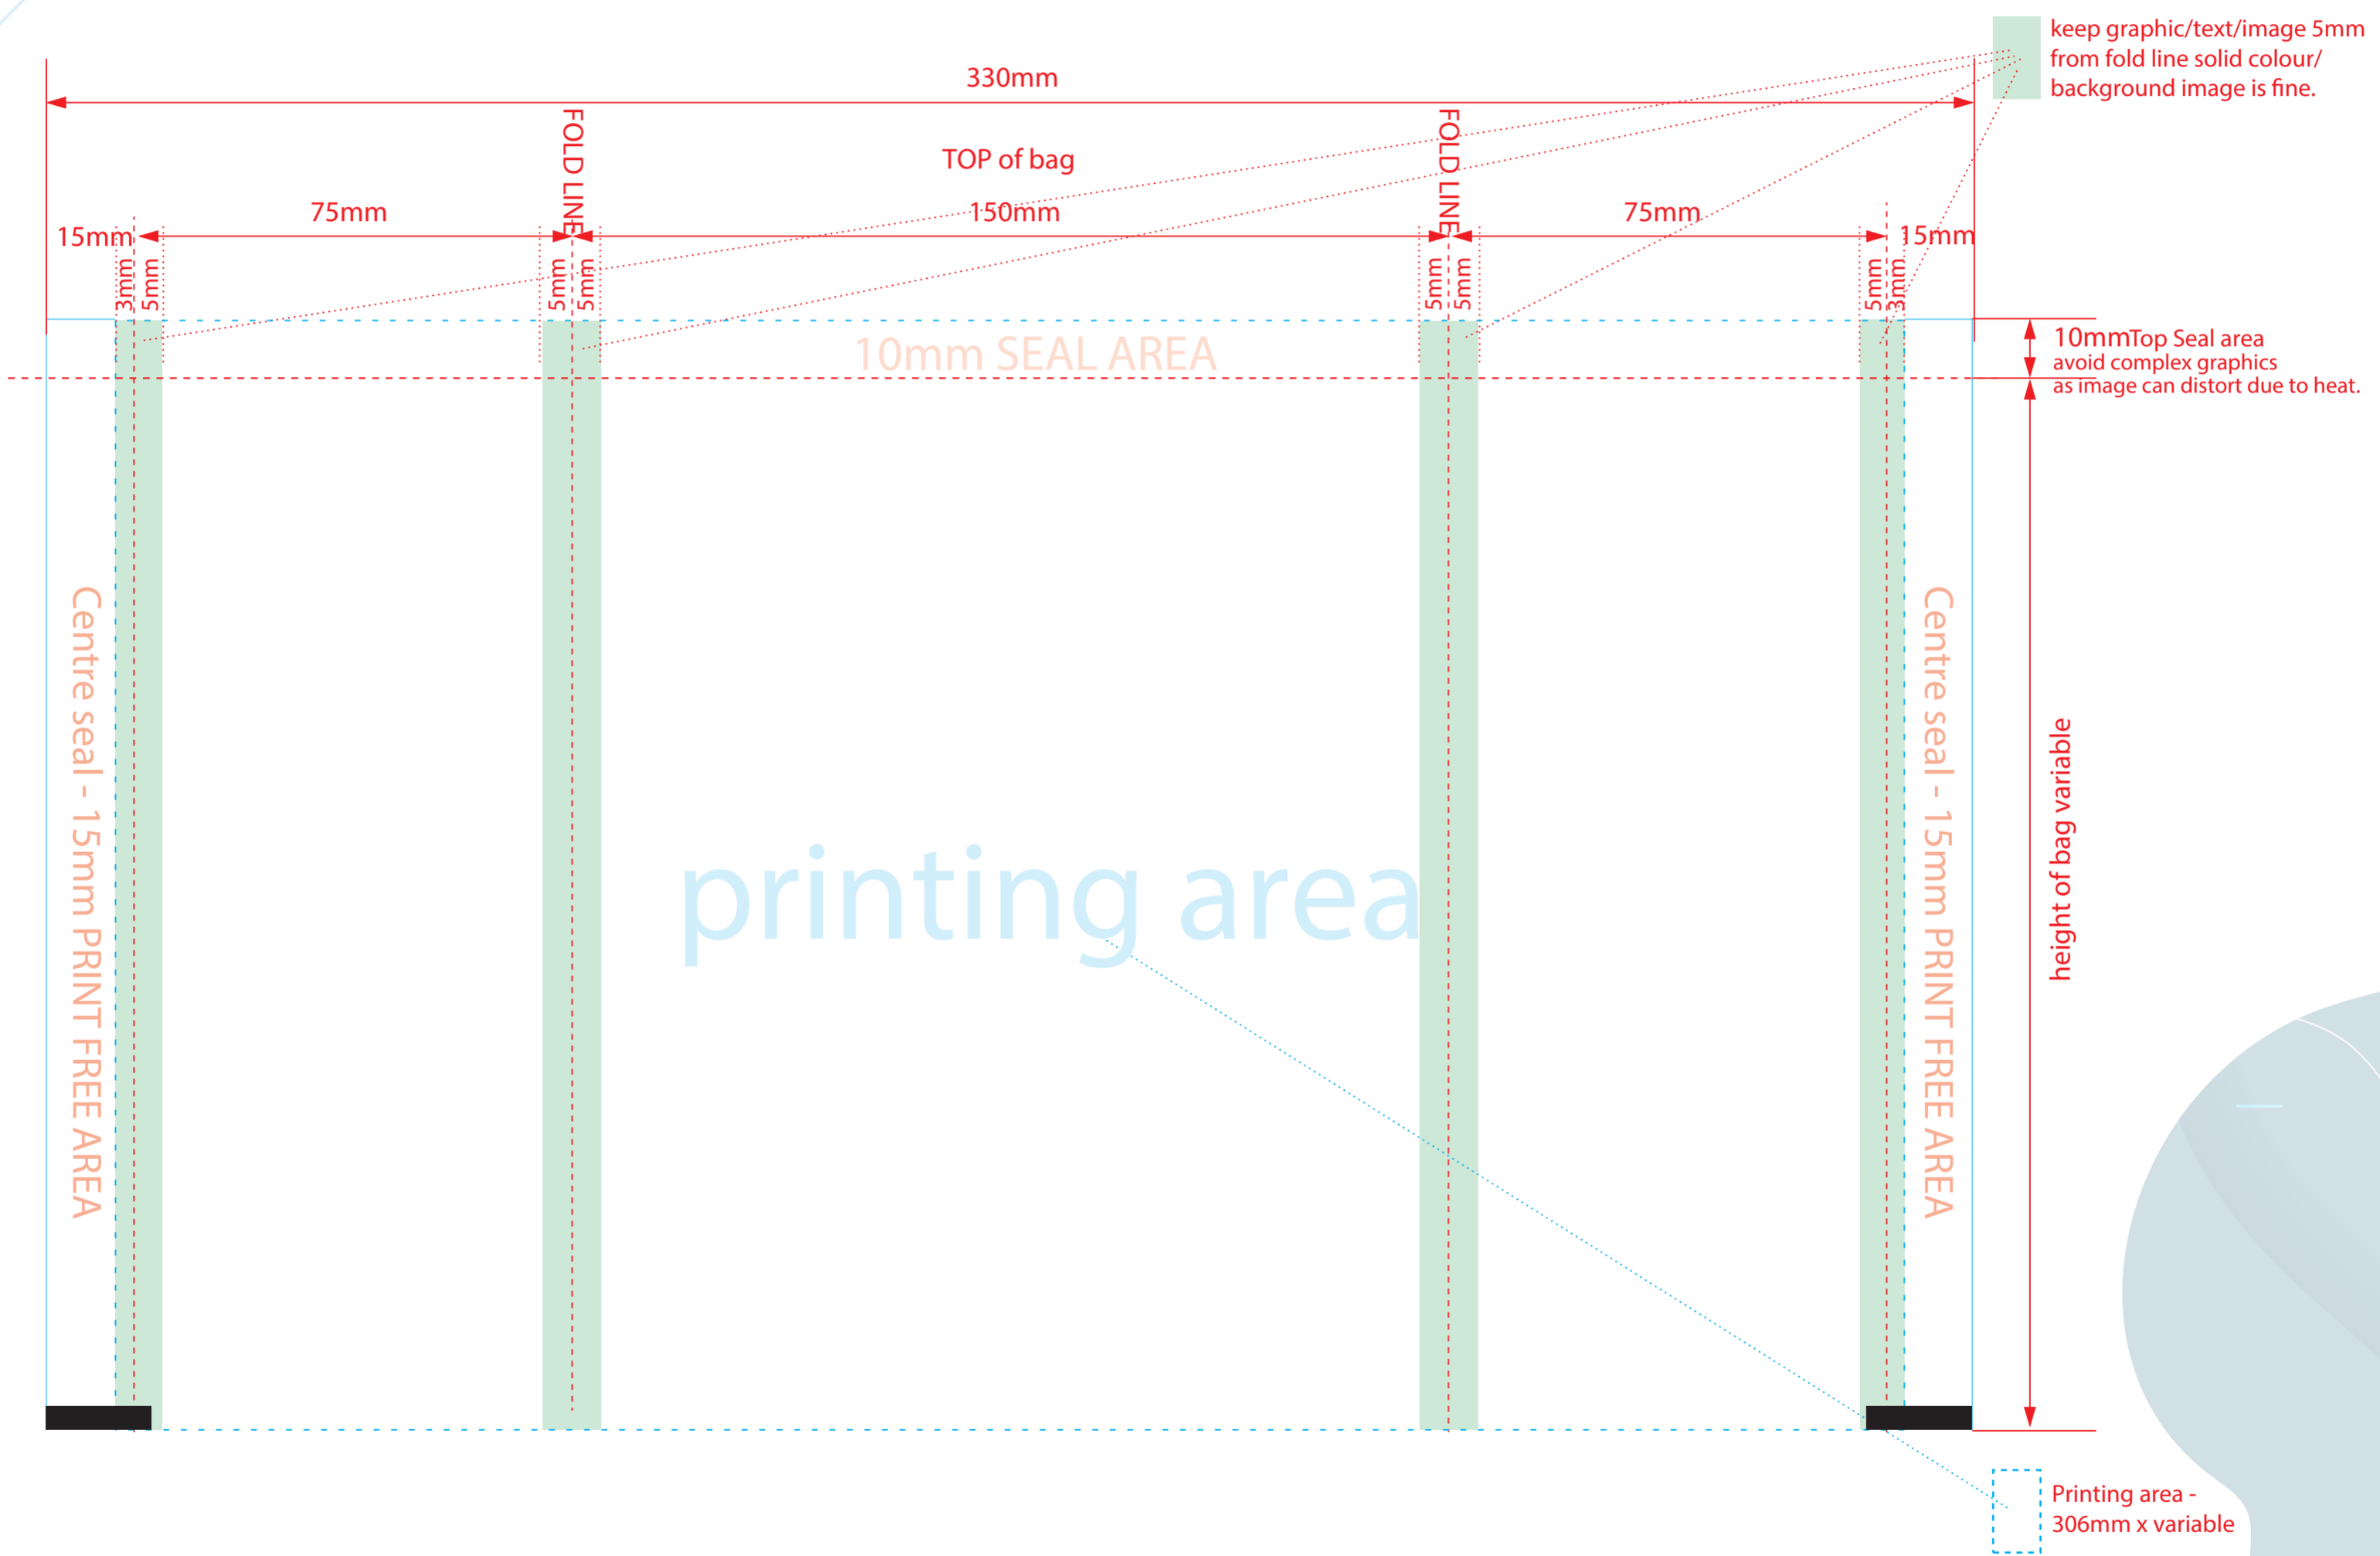

Legend (No Print)

-  ← Fold area - Colour but no type
-  ← Eye mark 18 x 4mm

Bag size: 150mm front panel x variable