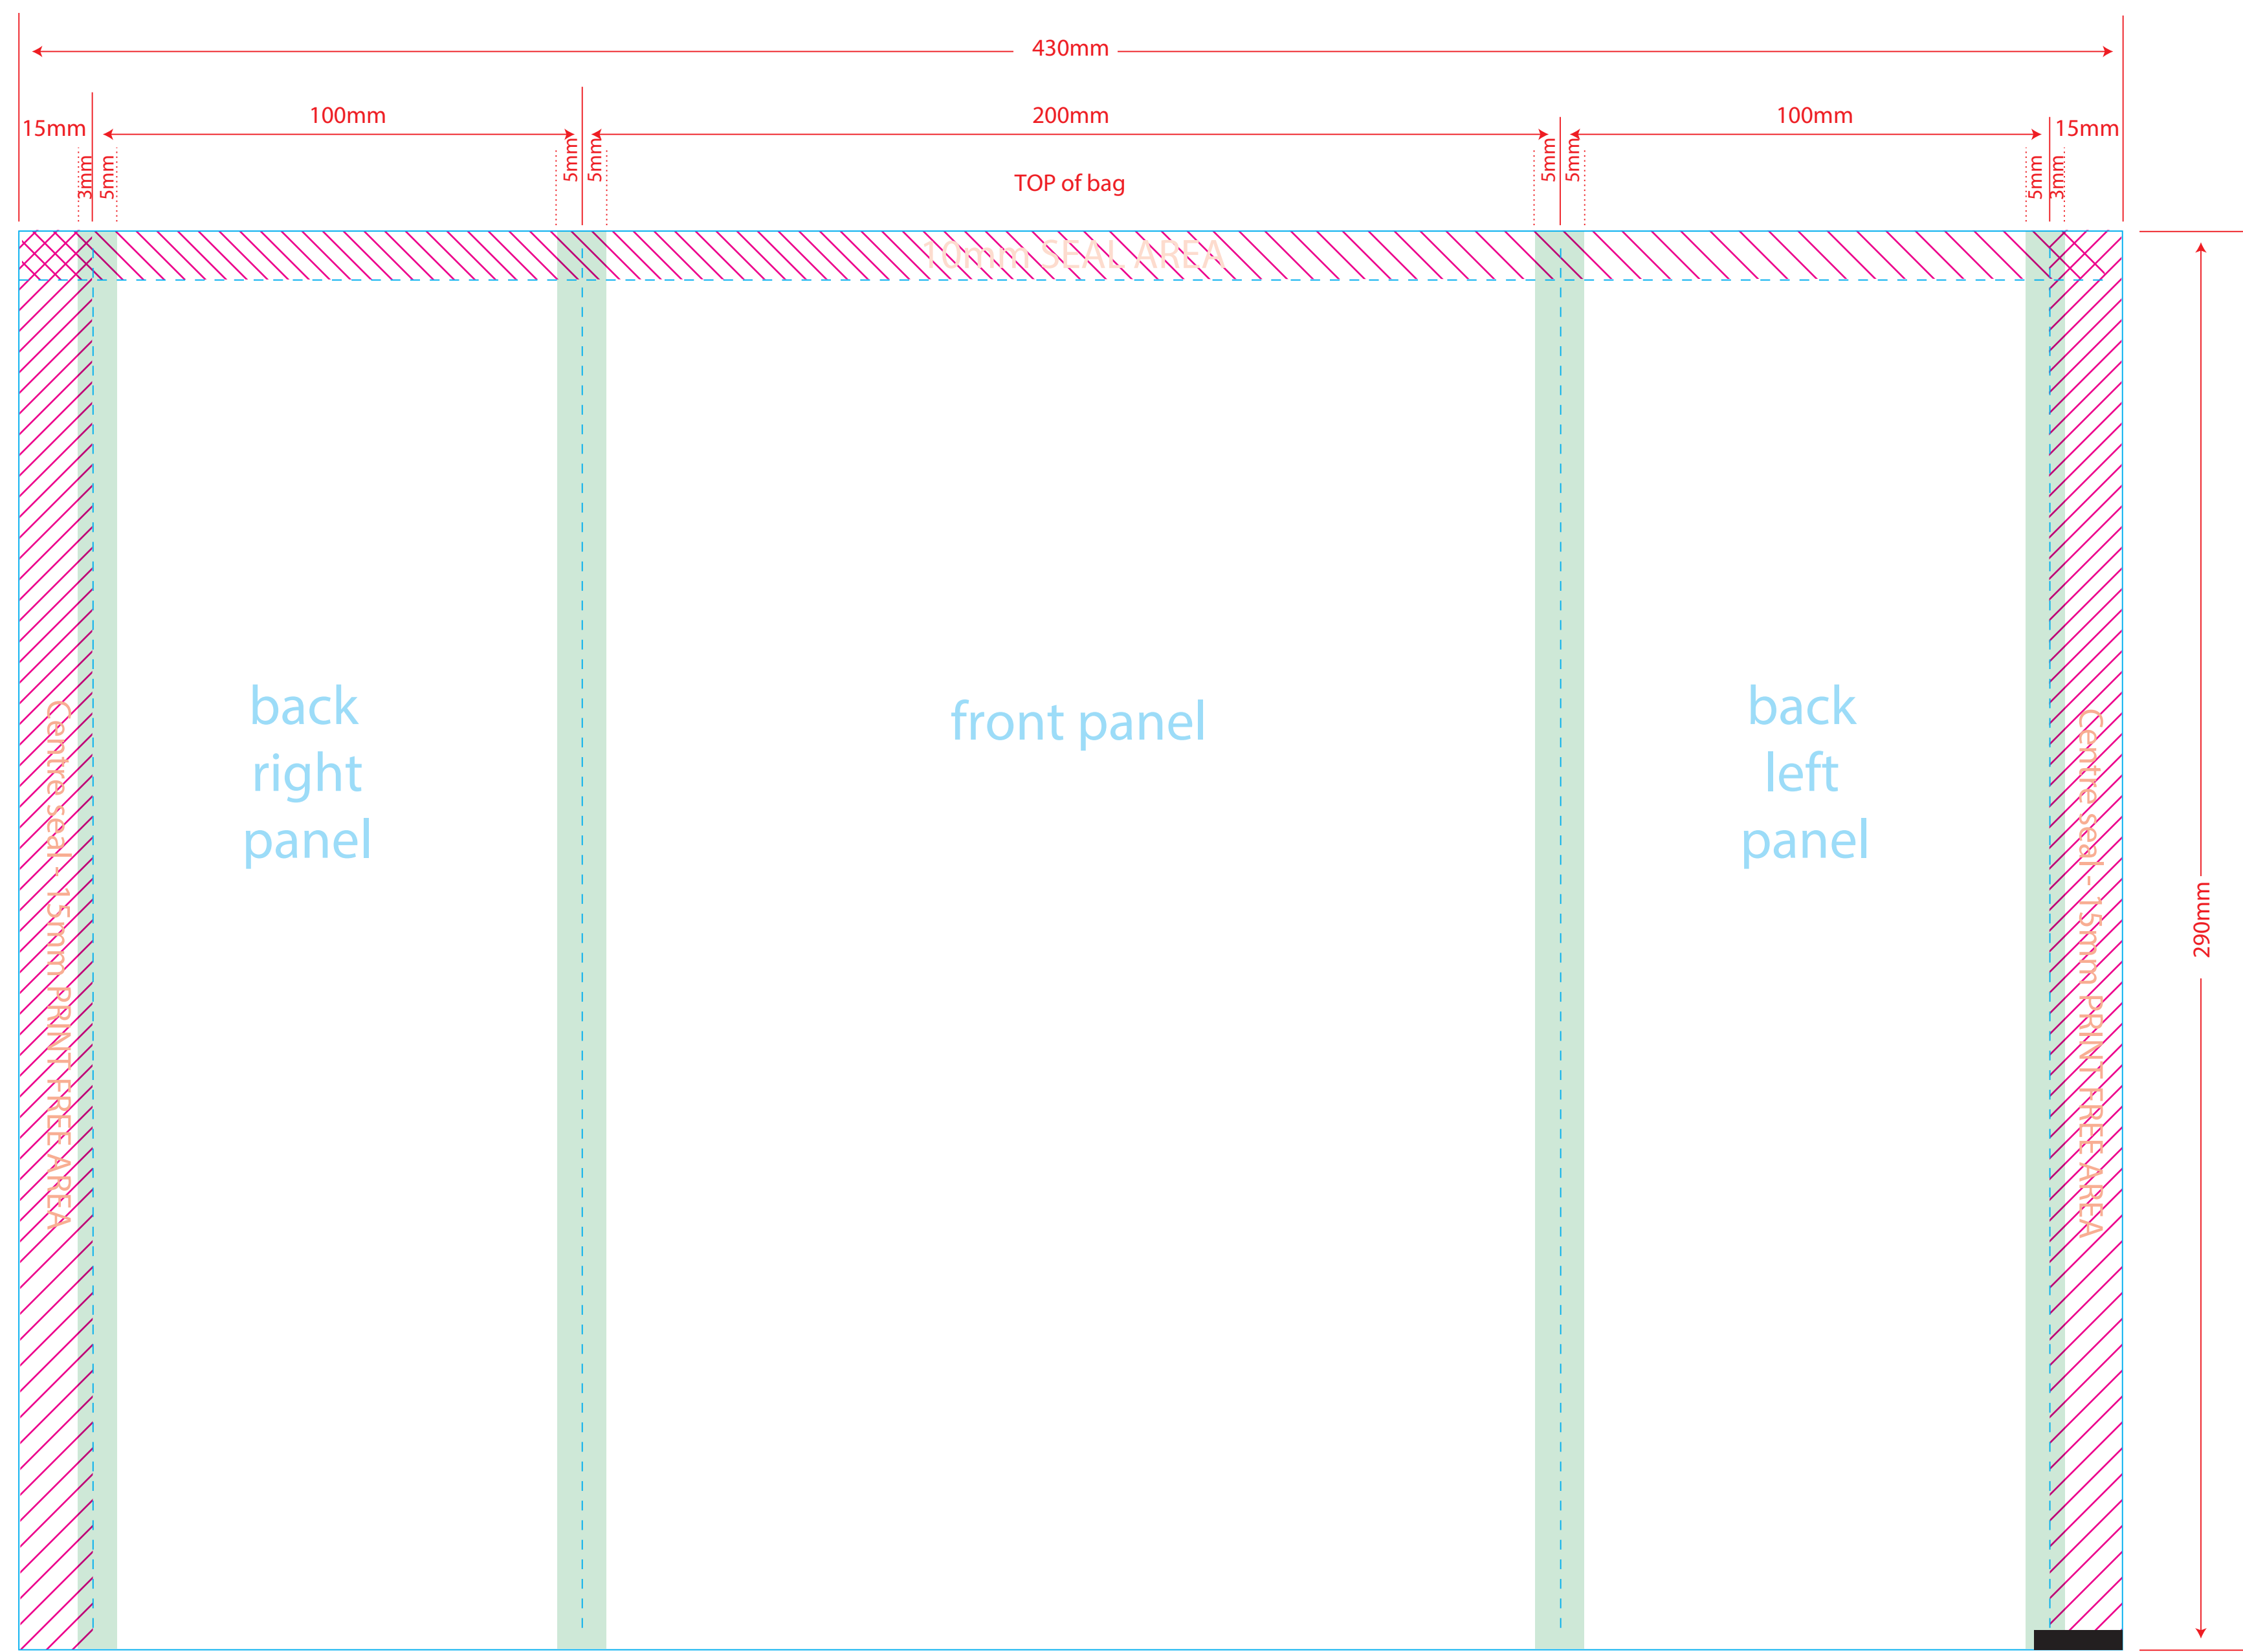

Legend (No Print)

- ← Fold Line
- ← Fold area - Colour but no type
- ← Eye mark 18 x 4mm
- ← Dieline

Bag size: 200 front panel x 290 mm