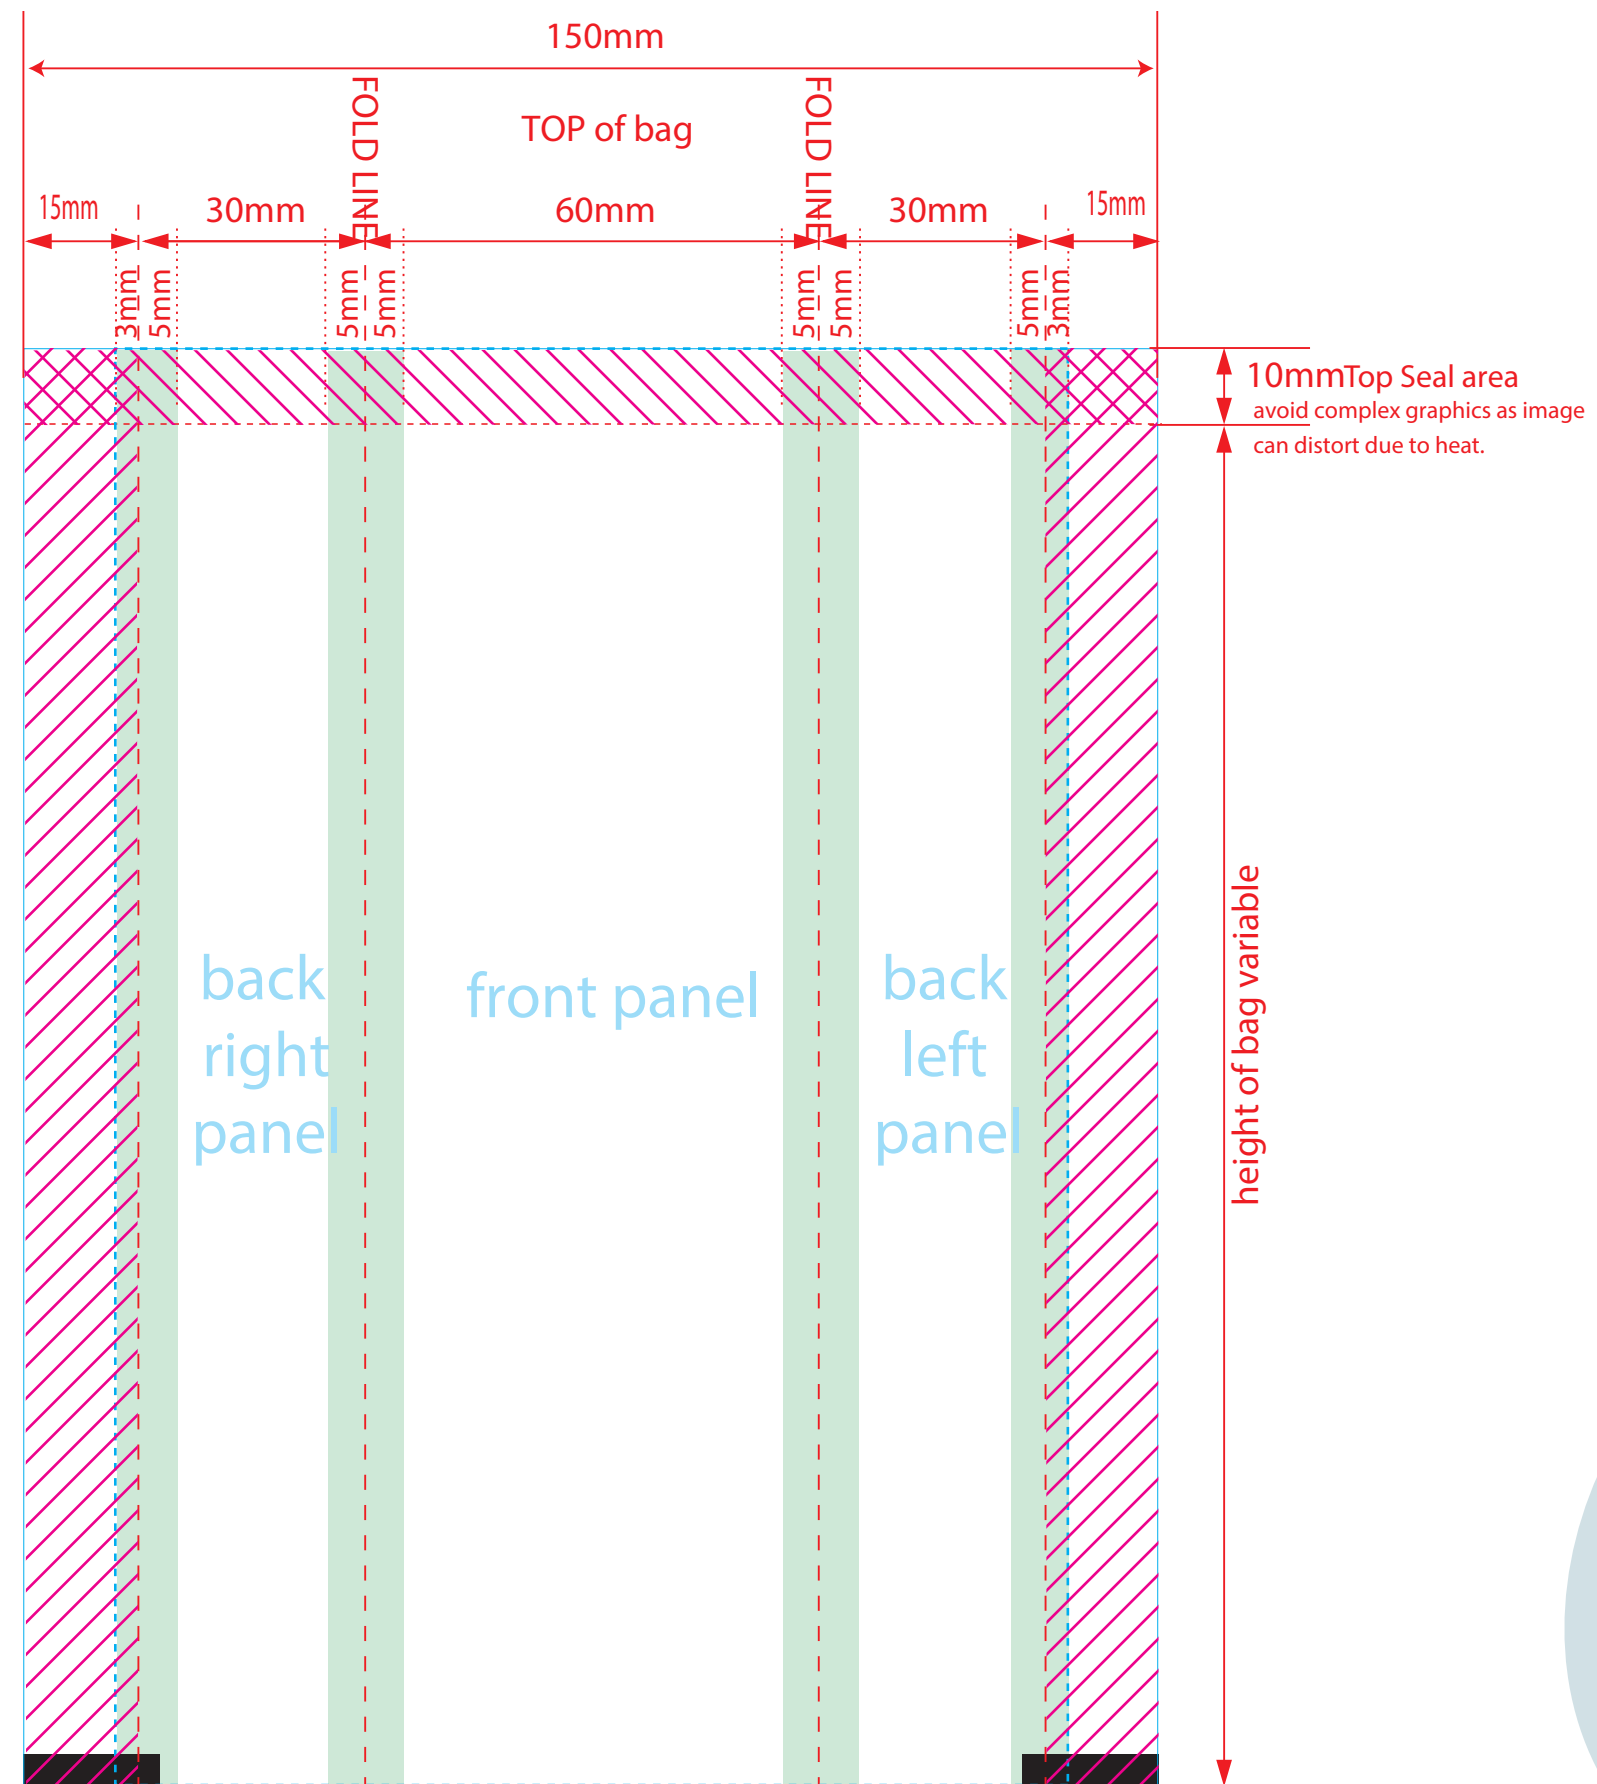

Legend  
(No Print)

← Seal area - Colour but no type

← Fold area - Colour but no type

← Eye mark 18 x 4mm

Bag size: 60mm front panel x variable