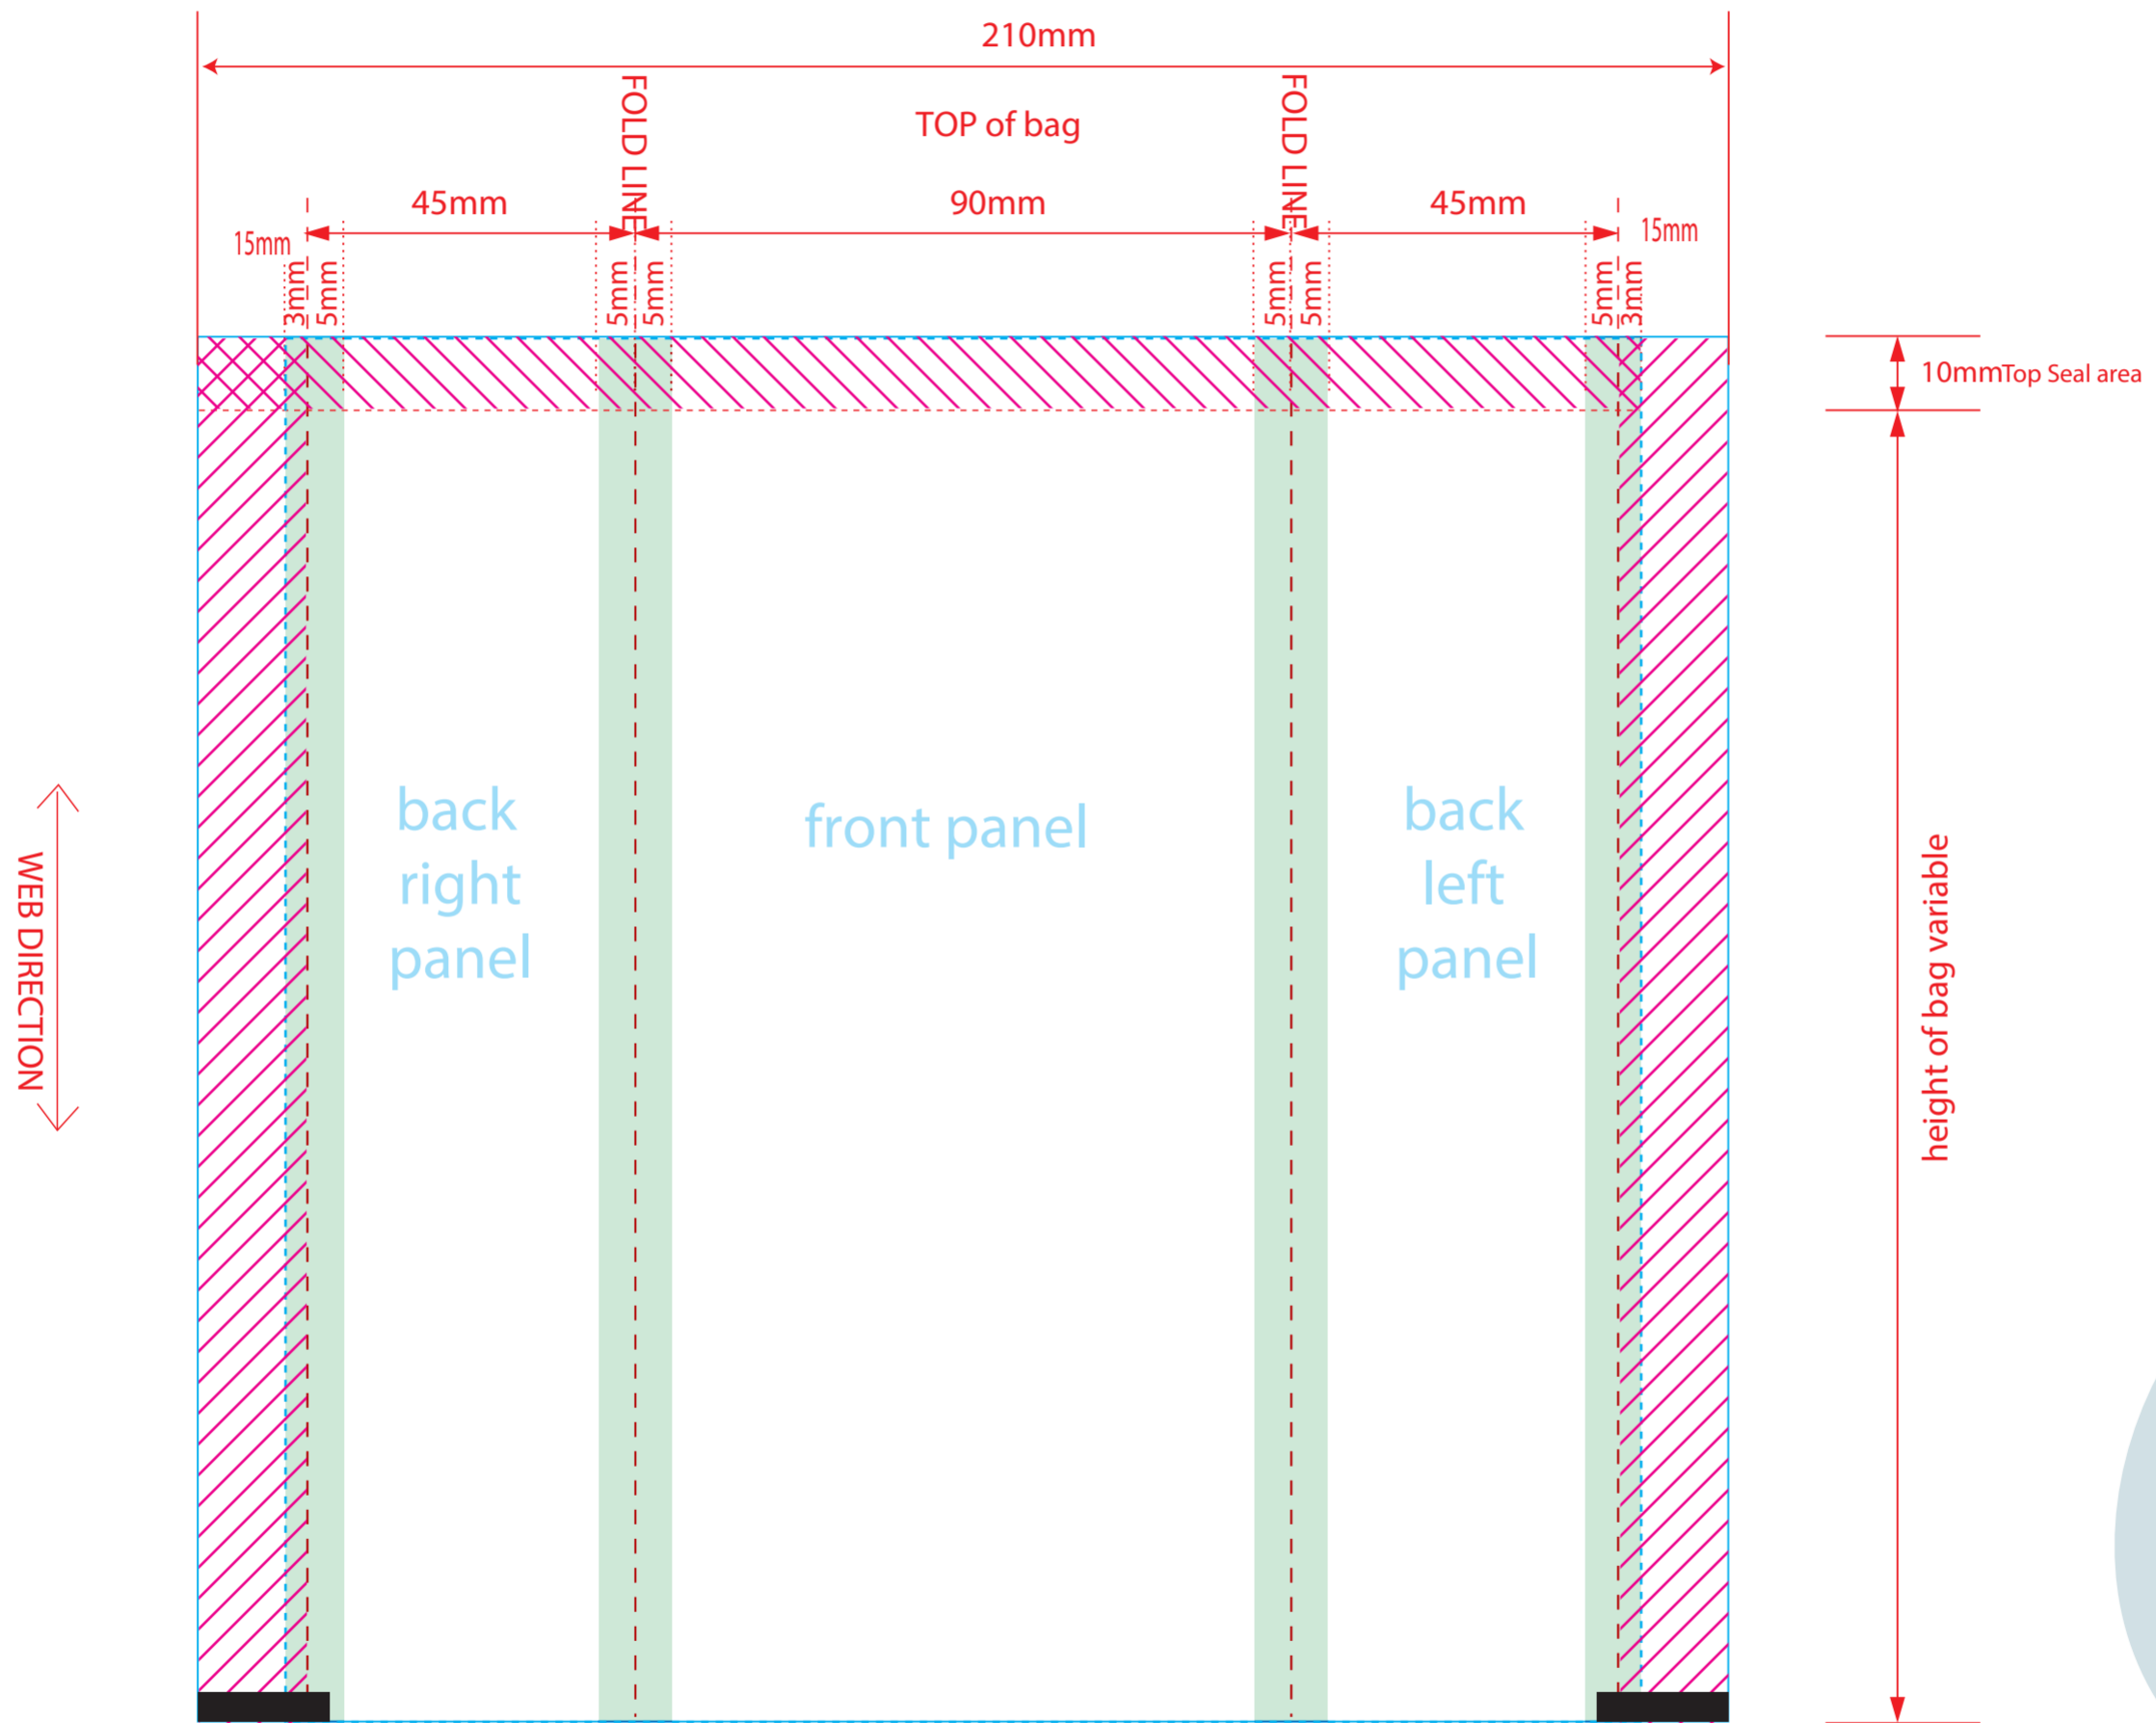

Legend
(No Print)

← Seal area - Colour but no type

← Fold area - Colour but no type

← Eye mark 18 x 4mm

Bag size: 90mm front panel x variable