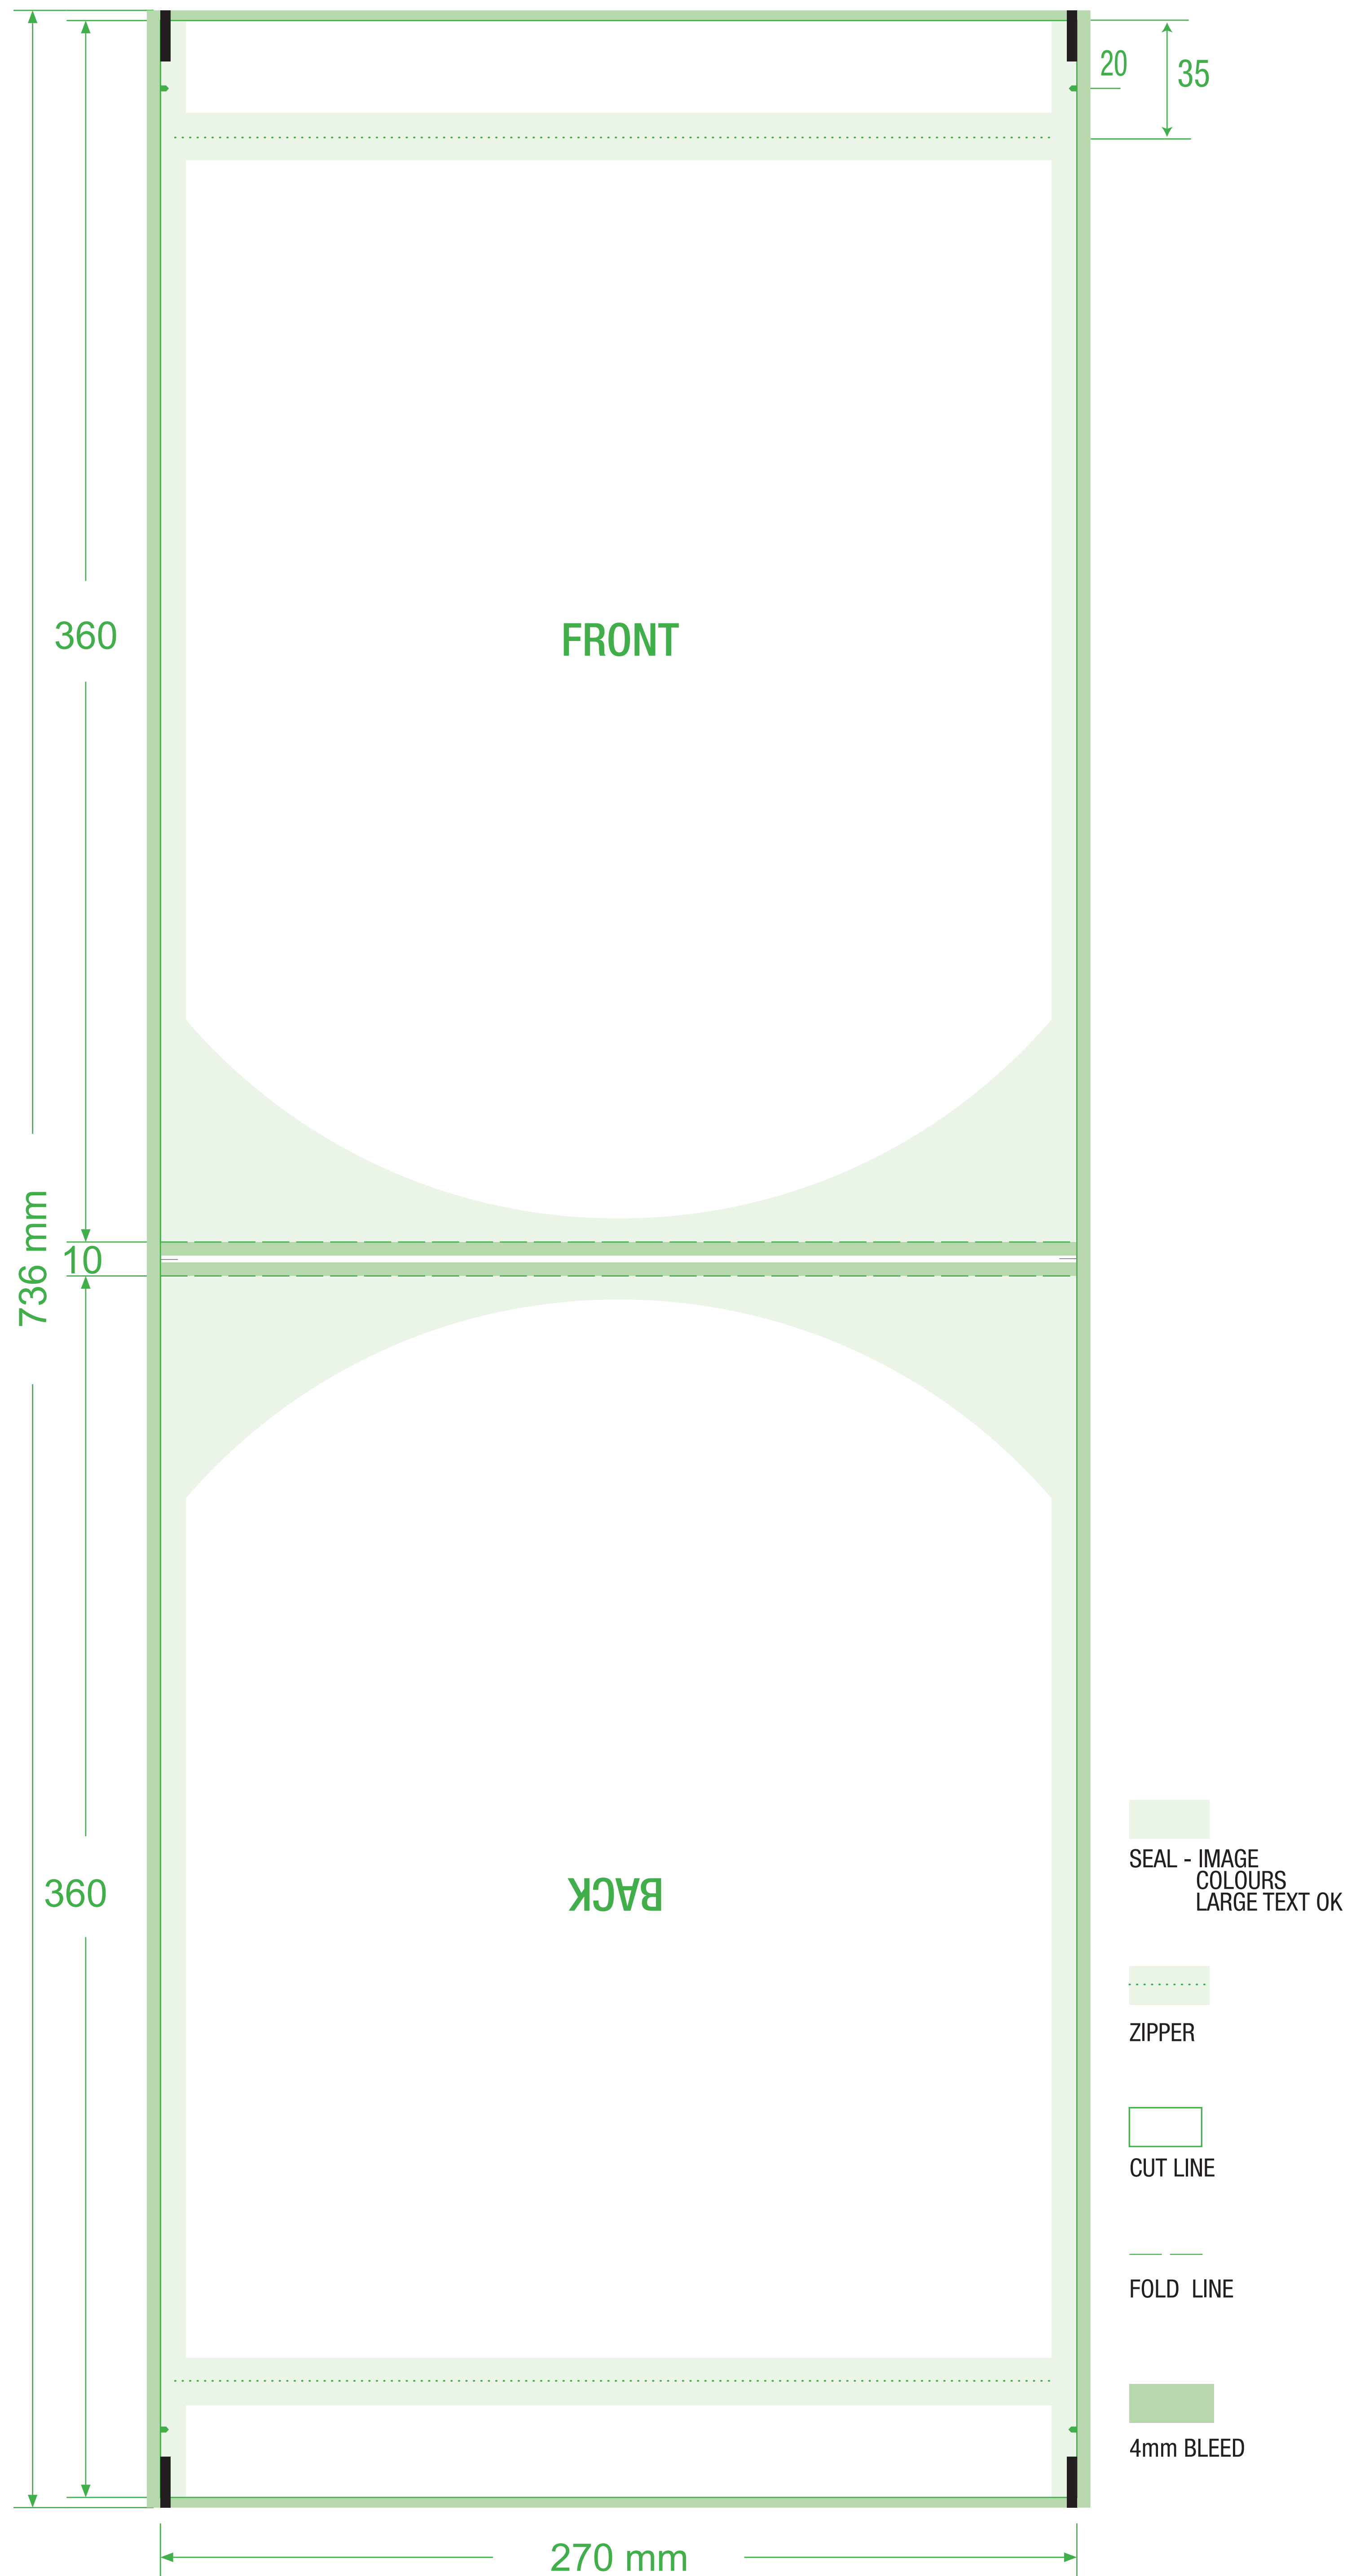

STAND UP POUCH TEMPLATE  
270W x 360H  
Plain (unprinted) Gusset: 70+70 (140) mm

SEAL - IMAGE  
COLOURS  
LARGE TEXT OK

ZIPPER

CUT LINE

FOLD LINE

4mm BLEED